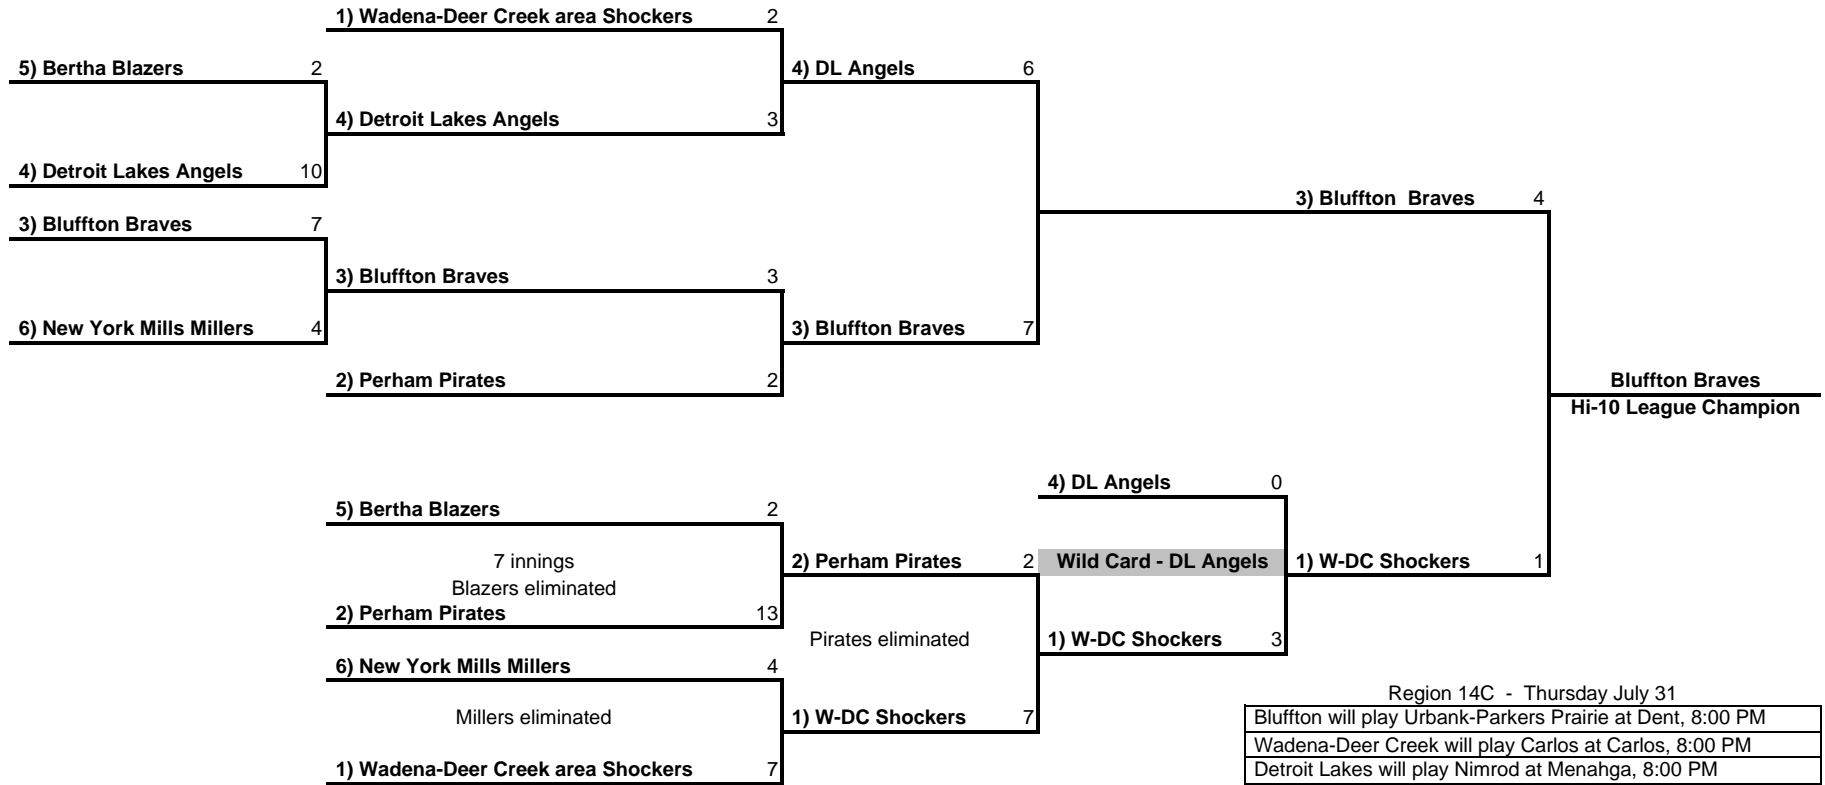

2008 Hi-10 League Playoffs

Draftees

Bluffton	P Jonnie Schmitz - Perham	P Jeramie Weller - New York Mills
Wadena-Deer Creek	P Tyler Doll - Perham	
Detroit Lakes	C Andy Kratzke - Perham	P Matthew Hartung - Bertha-Hewitt