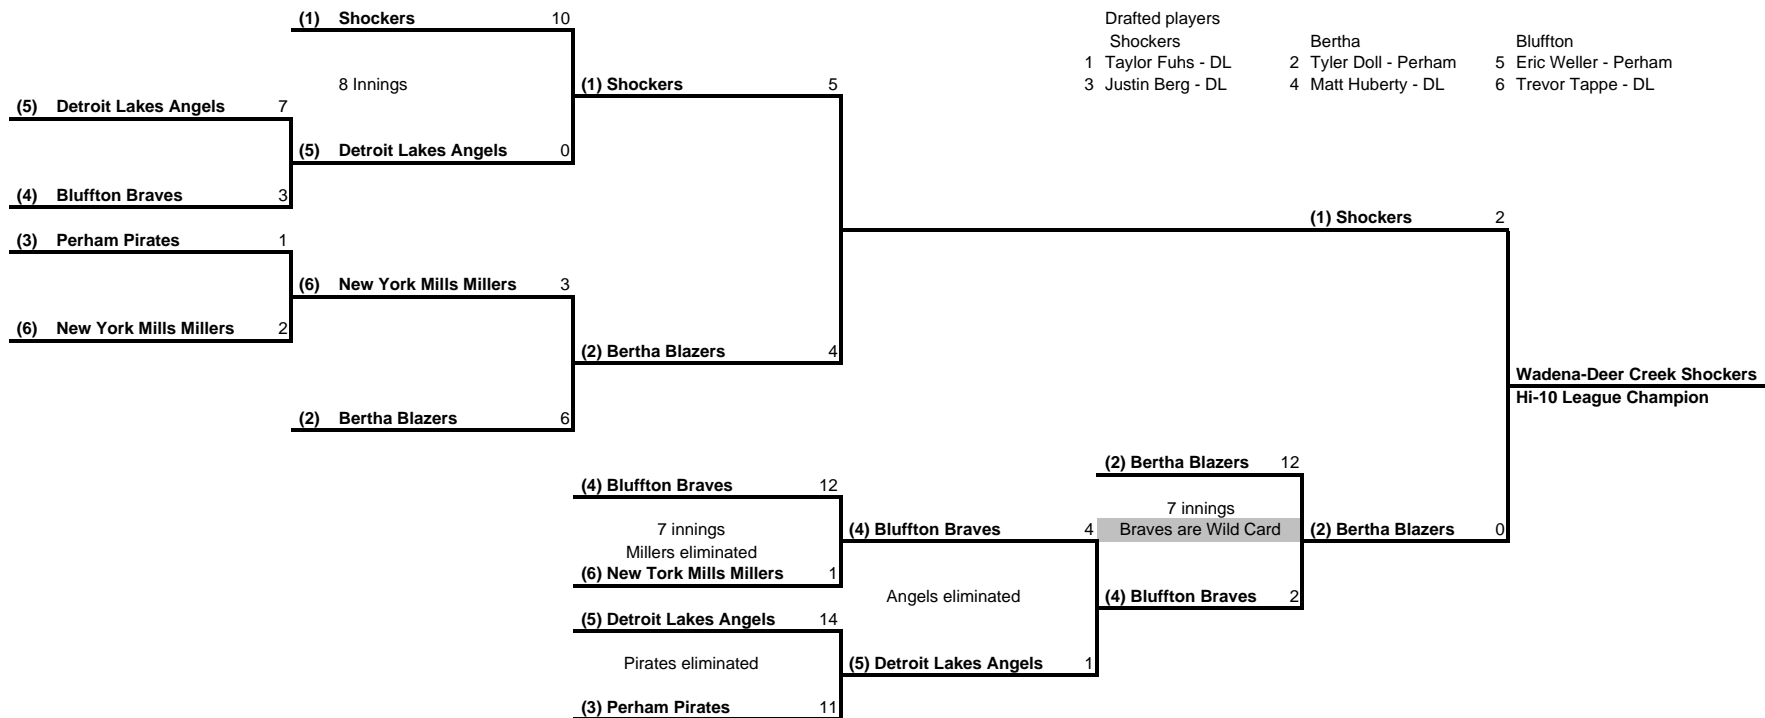

2009 Hi-10 League Playoffs
top three teams advance to Region 14C

Note: For games with optional starting times; if home team has lights the game will be played at night.