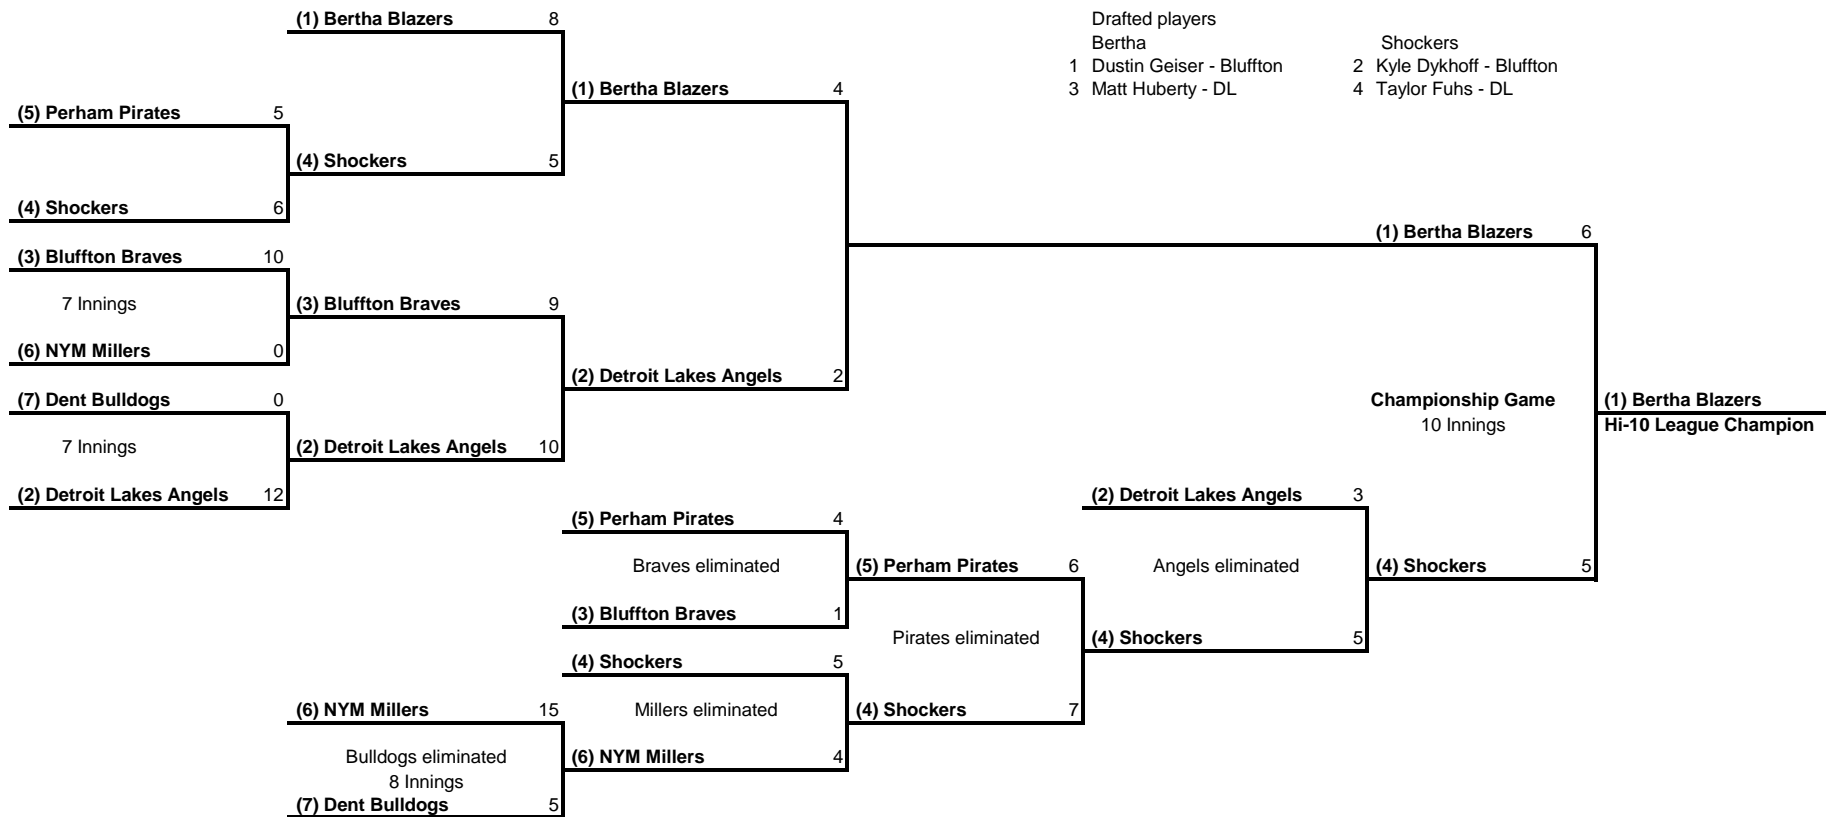

2010 Hi-10 League Playoffs
top two teams advance to Region 14C

Note: For games with optional starting times; if home team has lights the game will be played at night if possible.